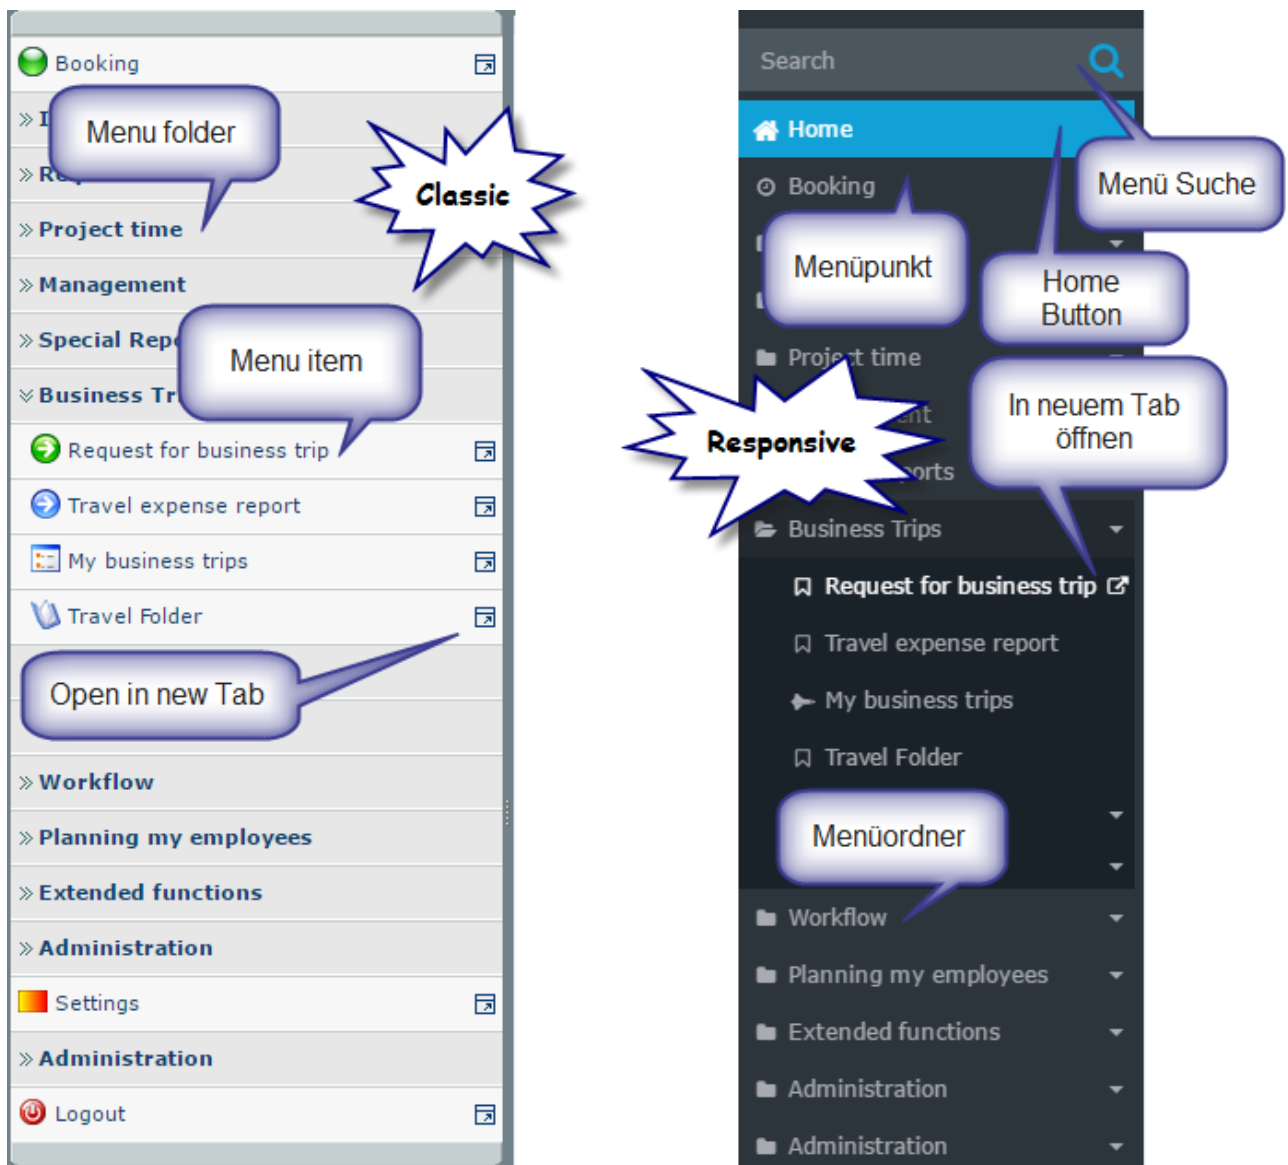

Menu

The

main menu of the user on the left side of the screen. Can be minimized or hidden completely depending on the used skin, used device and used menu settings.

Menu-search

Search within all main menu items. Only available in responsive skin.

Menu item

Single item in the main menu. Clicking on it initiates the opening of the corresponding application page.

Menu folder

Folder in the main menu for grouping menu items. What menu items are to be enclosed in the menu folder is configurable. Generally menu folders are used for grouping similar by logical actions menu items.

Menu folder opens or closes depending on the previous state in order to display / hide the child menu items.

Open in new Tab

Clicking on the Open in new tab symbol right to the menu item opens the corresponding page in a new browser-tab.

Menü Button

Look there.